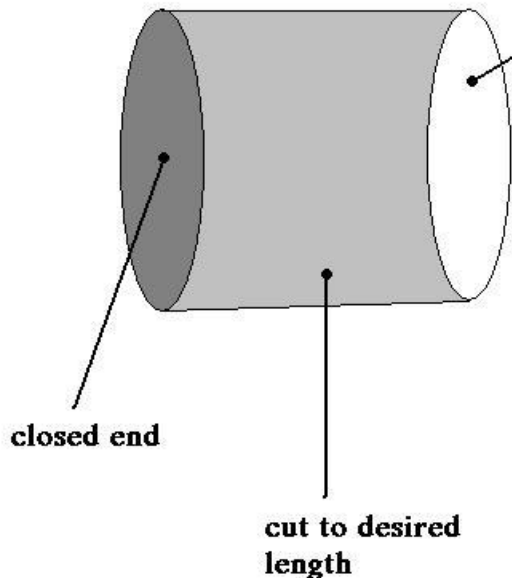

pill bottle same diameter as the speaker

open end of tube

speaker wires to decoder

you can also use pvc pipe tubing, a plastic pain container, or a paper towel type tube