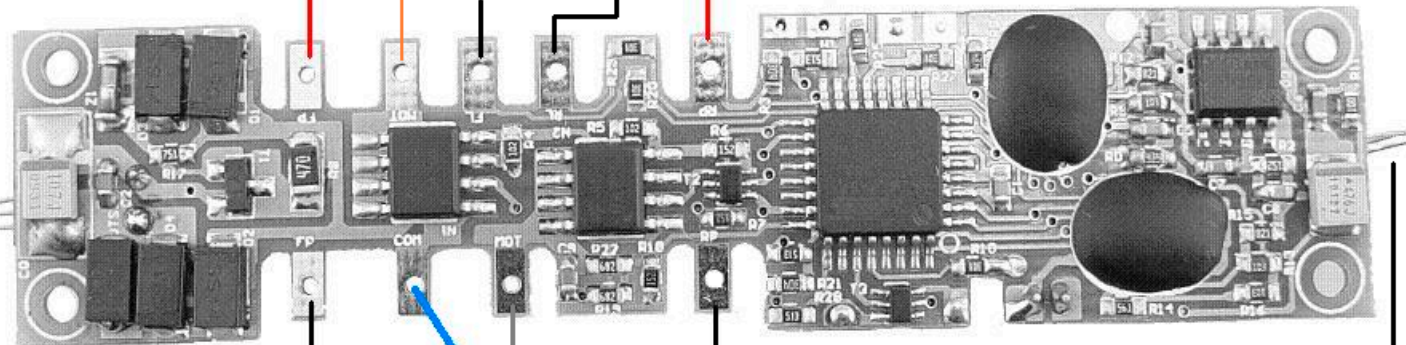

front right pick up

rear right pick up

Front of loco

motor

rear light

front light

Short hood is usually the front of the loco designated by a small "F" by the pilot steps

motor

light common

ditch light wires

front left pick up

rear left pick up

Atlas Trainman Genset  
Loco Decoder  
wiring/orientation  
#0001906/0001916

ditch light wires