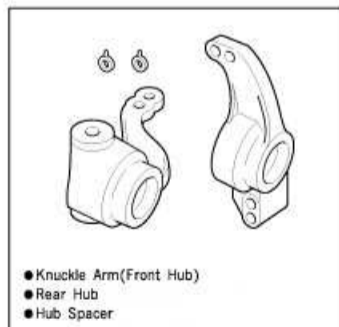

● φ12x42

SB-015 φ12x60 Damper Spring

● φ12x60

SB-016 U. Drive Shaft Set

● Axle Shaft
● Drive Shaft
● #4.5x7.5 Joint Pin
● #2x11 Pin
● #3x2.5 Set Screw

SB-017 SB Sticker

● SB Sticker

ST-02 Gear box (F·R)

● F. Gear box
● R. Gear box

ST-03 F·R Hub

● Knuckle Arm (Front Hub)
● Rear Hub
● Hub Spacer

ST-07 Servo Saver

● Steering Servo Mount x2 스티어링 서보 마운트
● Steering Arm 스티어링 암 x2
● Servo Saver 서보 세이버 x1조
● Servo Horn 서보 호른 x3