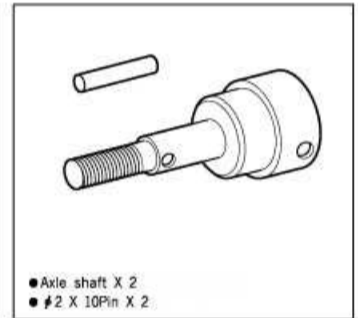

ST-T64 Super Ball End A(φ4.3)

● #4.3 Ball End X 10

ST-T65 Super Ball End B (φ5.8)

● #5.8 Ball End X 14

ST-T82A U. Axle Shaft

● Axle shaft X 2
● #2 X 10Pin X 2

ST-T82C U. Joint Pin Set

● #4.5 X 7.5 Joint Pin X 2
● #2 X 11 X 2
● #3 X 2.5 Set screw X 2