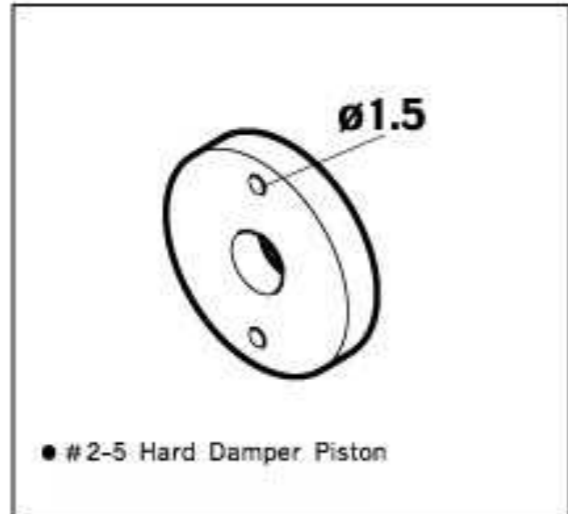

ST-T91 #2-5 Hard Damper Piston

● #3-5 Hard Damper Piston

● #2-5 Hard Damper Piston