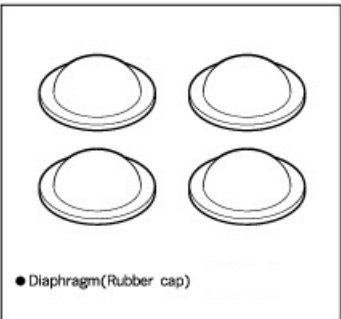

ST-T04 Al Spur Gear Adapter

● Spur Gear Adapter
● #3x6 B/H Screw

GRS-24 Hinge Pin(26.5mm)

● 26.5mm Hinge Pin
● #2 E-ring

GRS-25 Hinge Pin (33mm)

● 33mm Hinge Pin
● #2 E-ring

WT-25 1050 Ball Bearing

● 1050 Ball Bearing × 2

WT-14-A 52mm Turnbuckle Rod

● 52mm Turnbuckle Rod × 2

WT-25 Ball Diff. Disk Washer

● Ball Diff. Disk Washer

WT-26 φ 2.5 Diff. Ball

● φ 2.5 Diff. Ball

TRT-4 840 Flange Ball BEaring

● 840 Flange Ball Bearing

D0508 Diaphragm(Rubber cap)

● Diaphragm(Rubber cap)

ST-T42 1510 Ball Bearing

● 1510 Ball Bearing × 2

WT-14-B 42mm Turn buckle Rod

● 42mm Turn buckle Rod

WT-14-C 26/34mm Turn buckle Rod

● 26mm Turn buckle Rod
● 34mm Turn buckle Rod