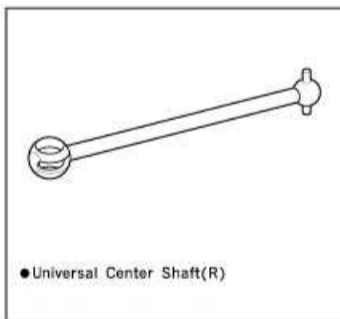

● Center One Way Joint Cup

RG-T009 SB Drivershaft
U - Center Shaft (R)

● Universal Center Shaft(R)