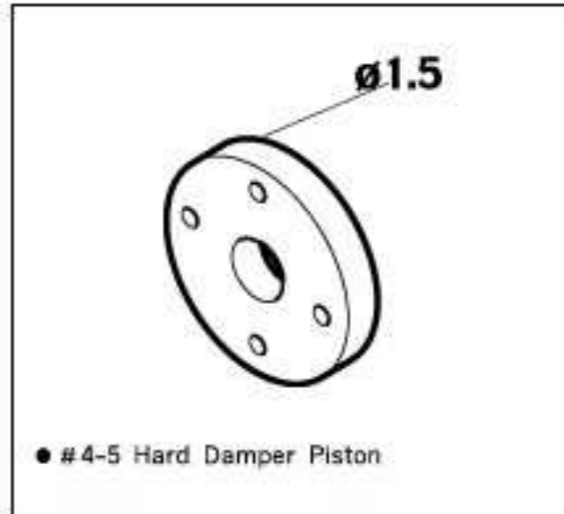

ST-T93 #4-5 Hard Damper Piston

● Pro Damper Cylinder

● #4-5 Hard Damper Piston