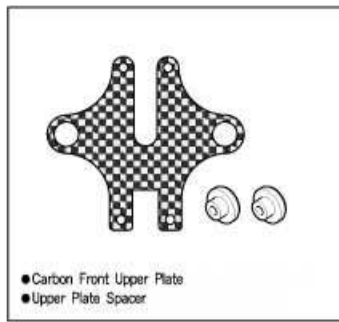

RG-021 # 10 X 13 X 0.2 t Washer

● # 10 X 13 X 0.2t Washer

GRT-T12 Al. # 4.3 Pin Ball(Purple)

● Al. # 4.3 Pin Ball(Purple)

ST-T05 AI Wheel Hub

● AI Wheel Hub

ST-T20 AI Motor Mount[Ⓐ]

● Motor Mount[Ⓐ]

ST-T23 Carbon Front Upper Plate

● Carbon Front Upper Plate
● Upper Plate Spacer

ST-T26 Front Stabilizer

● Front Stabilizer
● Stabilizer Ball
● #3x3 Set Screw
● #58 Ball End
● #43 Ball End
● #3 x 15 Rod

ST-T27 Rear Stabilizer