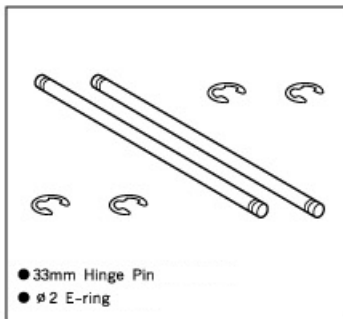

ST-19 Center Joint Cup

● #4x4 Set Screw
● Center Joint Cup

ST-22 Axle Shaft

● Axle Shaft
● #2x10 Drive Pin

ST-22 Joing Cup spring

● Joing Cup Spring

ST-39 King Pin

● Drive Shaft

ST-T04 Al Spur Gear Adapter

● Spur Gear Adapter
● #3x6 B/H Screw

GRS-24 Hinge Pin(26.5mm)

● 26.5mm Hinge Pin
● #2 E-ring

GRS-25 Hinge Pin (33mm)

● 33mm Hinge Pin
● #2 E-ring

WT-25 1050 Ball Bearing

● 1050 Ball Bearing × 2

WT-14-A 52mm Turnbuckle Rod

● 52mm Turnbuckle Rod × 2

WT-25 Ball Diff. Disk Washer

● Ball Diff. Disk Washer

WT-26 φ 2.5 Diff. Ball

● φ 2.5 Diff. Ball

TRT-4 840 Flange Ball BEaring

● 840 Flange Ball Bearing