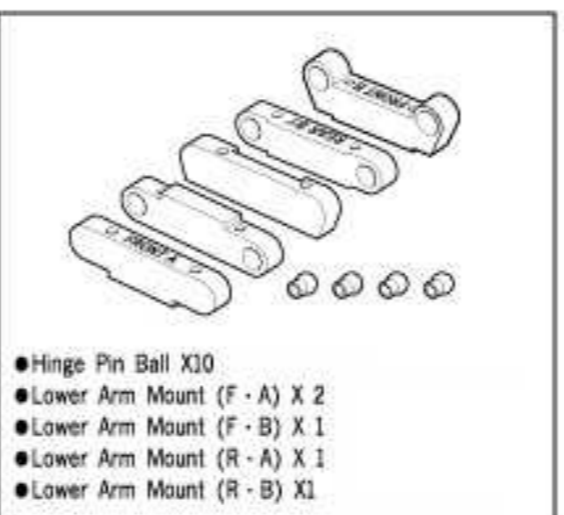

● 50mm Damper Shaft X 2
● #2E-Ring X 4
● #3 X 6 Washer X 2

ST-P01 Lower Gear Box(F/R)

● Lower Gear Box(F/R)

ST-P02 Hub Carrier(5°)

● Hub Carrier(5°)

ST-P03 Lower Arm Mount Set

● Hinge Pin Ball X10
● Lower Arm Mount (F-A) X 2
● Lower Arm Mount (F-B) X 1
● Lower Arm Mount (R-A) X 1
● Lower Arm Mount (R-B) X 1