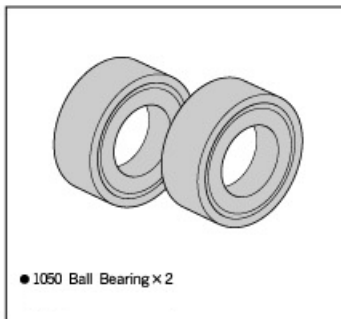

ST-T04 Al Spur Gear Adapter

● Spur Gear Adapter
● #3x6 B/H Screw

GRS-24 Hinge Pin(26.5mm)

● 26.5mm Hinge Pin
● #2 E-ring

GRS-25 Hinge Pin (33mm)

● 33mm Hinge Pin
● #2 E-ring

WT-25 1050 Ball Bearing

● 1050 Ball Bearing × 2