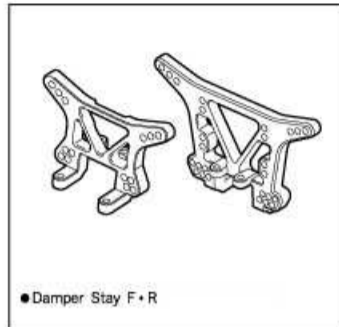

SB SPORT

1/10 SCALE EP 4WD OFF-ROAD BUGGY

ACADEMY

HOBBY MODEL KITS

Spare & Tuning Parts Diagram

SB-001 Hub Carrier 7°

● Hub Carrier 7° (L,R)

SB-002 Bumper/Battery Guard

● Antena Post
● Bumper
● Batter Guard F·R
● Center Joint Cup Spacer

SB-003 Wing Mount Set

● Wing Mount Set

SB-004 Damper Stay

● Damper Stay F·R

SB-005 Front Arm

● Front Arm

SB-006 Rear Arm