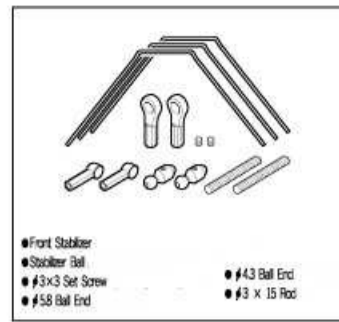

ST-T26 Front Stabilizer

● Rear Stabilizer
● Stabilizer Ball
● #3x3 Set Screw
● #58 Ball End
● #43 Ball End
● #3x15 Rod
● #43 Pin Ball

● Front Stabilizer
● Stabilizer Ball
● #3x3 Set Screw
● #58 Ball End
● #43 Ball End
● #3 x 15 Rod