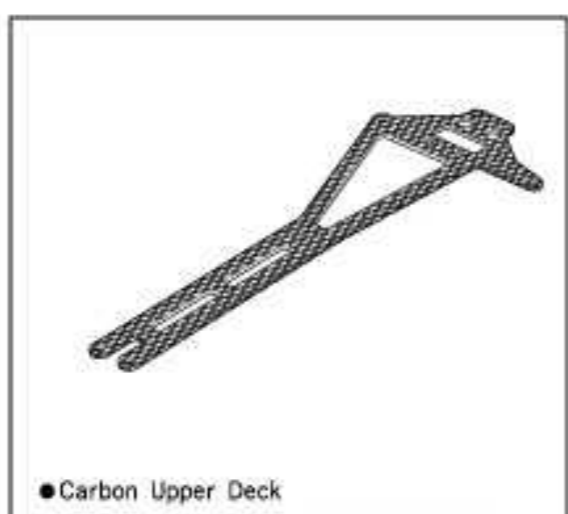

ST-P15 55mm Hinge pin

● 55mm Hinge Pin

ST-P17 Carbon Upper Deck

● Carbon Upper Deck

ST-P18 Carbon Battery Strap

● Carbon Battery Strap

ST-P20 FRP Upper Deck Set

● FRP Front Upper Plate X 1
● FRP Upper Deck X 1
● FRP Battery Strap X 1
● Front Upper Plate Spacer X 2