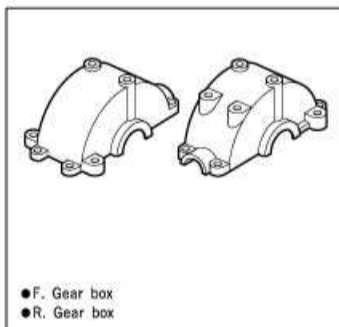

● φ12x42

SB-015 φ12x60 Damper Spring

● φ12x60

SB-016 U. Drive Shaft Set

● Axle Shaft
● Drive Shaft
● #4.5x7.5 Joint Pin
● #2x11 Pin
● #3x2.5 Set Screw

SB-017 SB Sticker

● SB Sticker

ST-02 Gear box (F·R)

● F. Gear box
● R. Gear box

ST-03 F·R Hub

● Knuckle Arm (Front Hub)
● Rear Hub
● Hub Spacer

ST-07 Servo Saver

● Steering Servo Mount x2 스티어링 서보 마운트
● Steering Arm 스티어링 암 x2
● Servo Saver 서보 세이버 x1조
● Servo Horn 서보 호른 x3