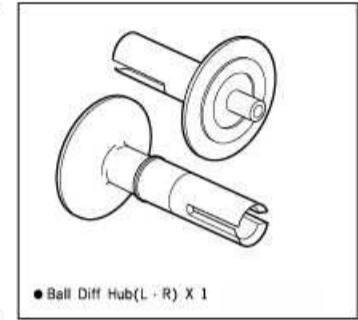

ST-T58 Ball Diff Hub(2.75:1)

● Ball Diff Hub(L-R) X 1