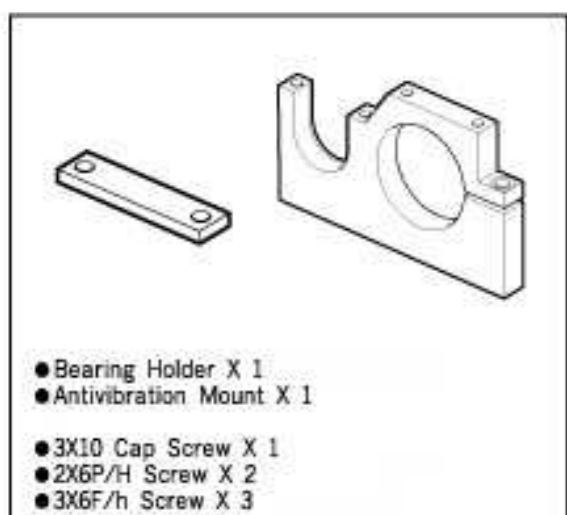

ST-P06 Carbon Center Drive Shaft

● Carbon Center Drive Shaft X 1

ST-P07 AL Center Drive Shaft

● AL Center Drive Shaft X 1

ST-P08 Antivibration Motor Mount (Machine Cut)

● Bearing Holder X 1
● Antivibration Mount X 1
● 3X10 Cap Screw X 1
● 2X6P/H Screw X 2
● 3X6F/h Screw X 3