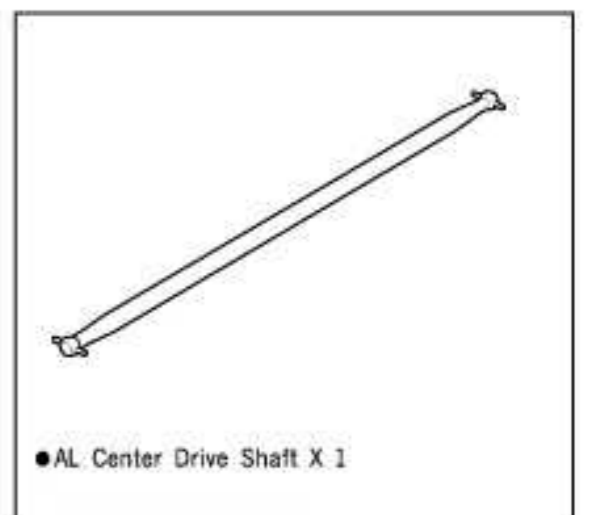

ST-P07 AL Center Drive Shaft

● AL Center Drive Shaft X 1