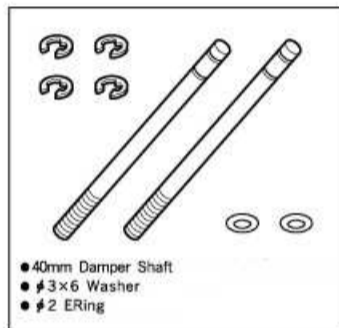

● Rear Arm

SB-007 Wing

● Wing

SB-008 Damper Cylinder (for Buggy)

● Damper Cylinder
● Piston

SB-009 40mm Damper Shaft (SB Front)

● 40mm Damper Shaft
● #3x6 Washer
● #2 ERing

SB-010 Drive Shaft 70.5mm