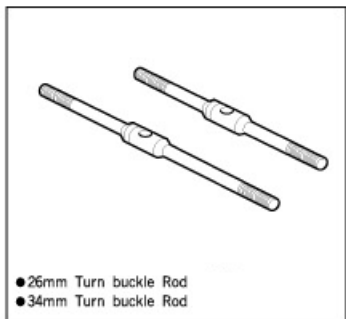

ST-T04 Al Spur Gear Adapter

● Spur Gear Adapter
● #3x6 B/H Screw

GRS-24 Hinge Pin(26.5mm)

● 26.5mm Hinge Pin
● #2 E-ring

GRS-25 Hinge Pin (33mm)

● 33mm Hinge Pin
● #2 E-ring

WT-25 1050 Ball Bearing

● 1050 Ball Bearing × 2

WT-14-A 52mm Turnbuckle Rod

● 52mm Turnbuckle Rod × 2

WT-25 Ball Diff. Disk Washer

● Ball Diff. Disk Washer

WT-26 φ 2.5 Diff. Ball

● φ 2.5 Diff. Ball

TRT-4 840 Flange Ball BEaring

● 840 Flange Ball Bearing

D0508 Diaphragm(Rubber cap)

● Diaphragm(Rubber cap)

ST-T42 1510 Ball Bearing

● 1510 Ball Bearing × 2

WT-14-B 42mm Turn buckle Rod

● 42mm Turn buckle Rod

WT-14-C 26/34mm Turn buckle Rod

● 26mm Turn buckle Rod
● 34mm Turn buckle Rod