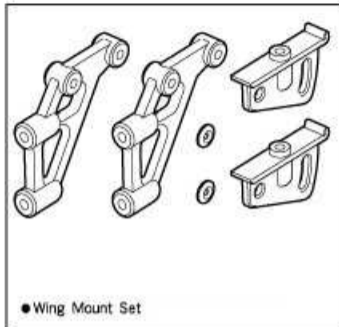

SB SPORT

1/10 SCALE EP 4WD OFF-ROAD BUGGY

ACADEMY

HOBBY MODEL KITS

Spare & Tuning Parts Diagram

SB-001 Hub Carrier 7°

● Hub Carrier 7° (L,R)

SB-002 Bumper/Battery Guard

● Antena Post
● Bumper
● Batter Guard F·R
● Center Joint Cup Spacer

SB-003 Wing Mount Set

● Wing Mount Set

SB-004 Damper Stay

● Damper Stay F·R

SB-005 Front Arm

● Front Arm

SB-006 Rear Arm