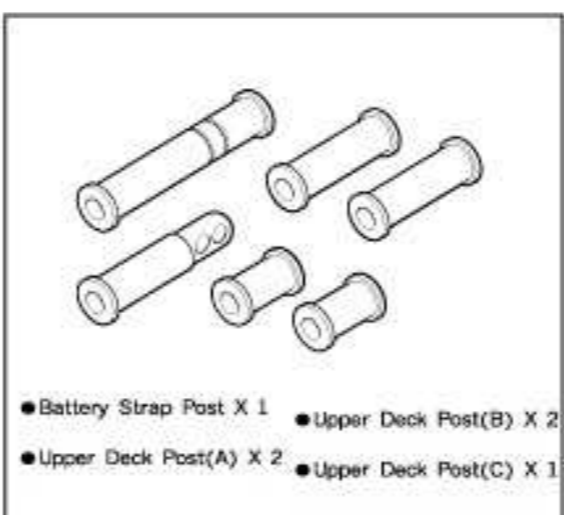

● Antivibration Motor Mount X 1
● Motor Mount X 1
● Bearing Holder X 1
● #2X6 P/H Screw X 2
● #3X10 Cap Screw X 1
● #3X6 F/H Screw X 5

ST-P10 AL Post Set

● F/H Washer

● Battery Strap Post X 1
● Upper Deck Post(A) X 2
● Upper Deck Post(B) X 2
● Upper Deck Post(C) X 1