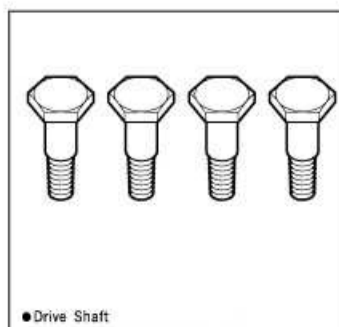

● F. Gear box
● R. Gear box

ST-03 F·R Hub

● Knuckle Arm (Front Hub)
● Rear Hub
● Hub Spacer

ST-07 Servo Saver

● Steering Servo Mount x2 스티어링 서보 마운트
● Steering Arm 스티어링 암 x2
● Servo Saver 서보 세이버 x1조
● Servo Horn 서보 호른 x3

ST-19 Center Joint Cup

● #4x4 Set Screw
● Center Joint Cup

ST-22 Axle Shaft

● Axle Shaft
● #2x10 Drive Pin

ST-22 Joing Cup spring

● Joing Cup Spring

ST-39 King Pin

● Drive Shaft

ST-T04 Al Spur Gear Adapter

● Spur Gear Adapter
● #3x6 B/H Screw

GRS-24 Hinge Pin(26.5mm)

● 26.5mm Hinge Pin
● #2 E-ring

GRS-25 Hinge Pin (33mm)

● 33mm Hinge Pin
● #2 E-ring

WT-25 1050 Ball Bearing

● 1050 Ball Bearing × 2