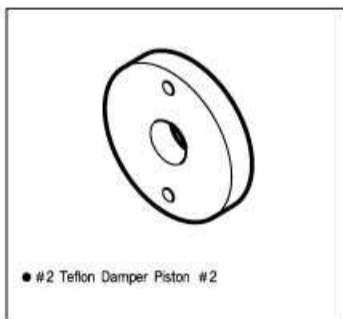

ST-T42 #2 Teflon Damper Piston

● #3 Teflon Damper Piston #3

● #2 Teflon Damper Piston #2