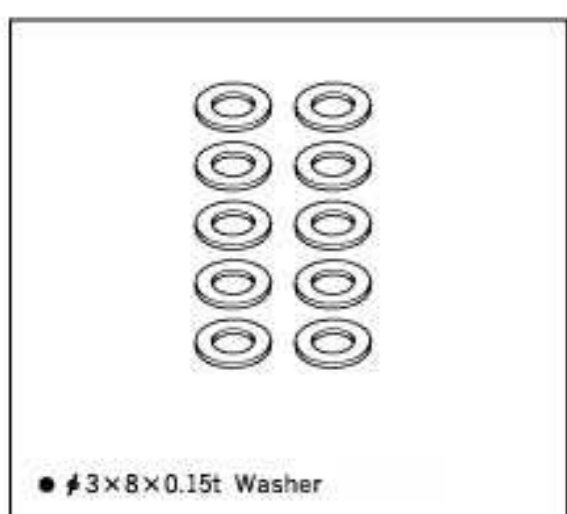

RG-052 # 3 X 8 X 0.15t Washer

● # 5 X 11 X 0.2t Washer

● # 3 X 8 X 0.15t Washer