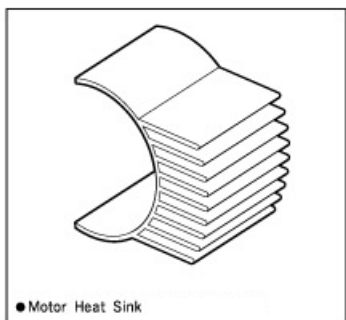

ST-T83 Motor Heat Sink

● Motor Heat Sink