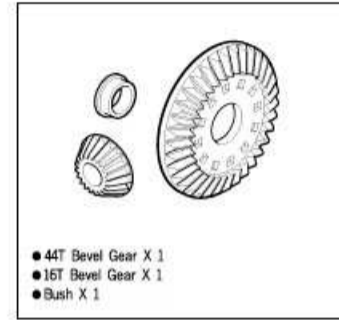

ST-T57 Bevel Gear (2.75:1)

● Ball Diff Hub(L-R) X 1

● 44T Bevel Gear X 1
● 16T Bevel Gear X 1
● Bush X 1