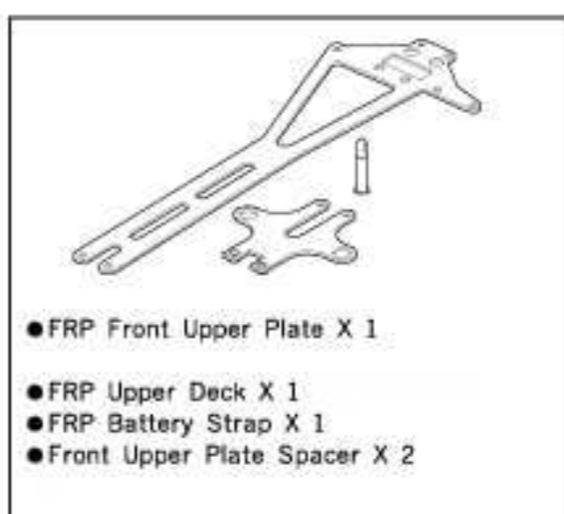

ST-P15 55mm Hinge pin

● 55mm Hinge Pin

ST-P17 Carbon Upper Deck

● Carbon Upper Deck

ST-P18 Carbon Battery Strap

● Carbon Battery Strap

ST-P20 FRP Upper Deck Set

● FRP Front Upper Plate X 1
● FRP Upper Deck X 1
● FRP Battery Strap X 1
● Front Upper Plate Spacer X 2