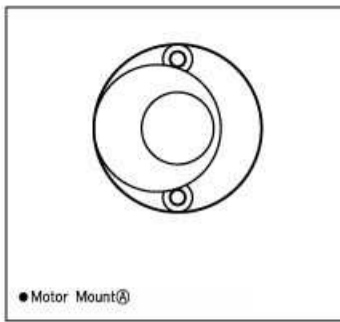

RG-021 # 10 X 13 X 0.2 t Washer

● # 10 X 13 X 0.2t Washer

GRT-T12 Al. # 4.3 Pin Ball(Purple)

● Al. # 4.3 Pin Ball(Purple)

ST-T05 AI Wheel Hub

● AI Wheel Hub

ST-T20 AI Motor Mount[Ⓐ]

● Motor Mount[Ⓐ]