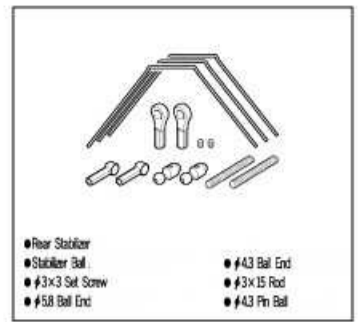

ST-T23 Carbon Front Upper Plate

● Carbon Front Upper Plate
● Upper Plate Spacer

ST-T26 Front Stabilizer

● Front Stabilizer
● Stabilizer Ball
● #3x3 Set Screw
● #58 Ball End
● #43 Ball End
● #3 x 15 Rod

ST-T27 Rear Stabilizer