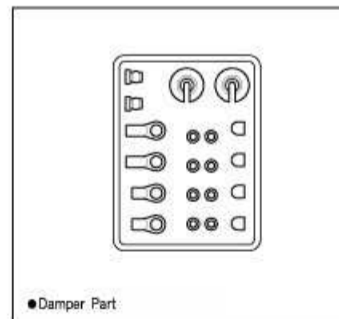

ST-T42 Damper Part

● Hard Damper Bush

● Damper Part