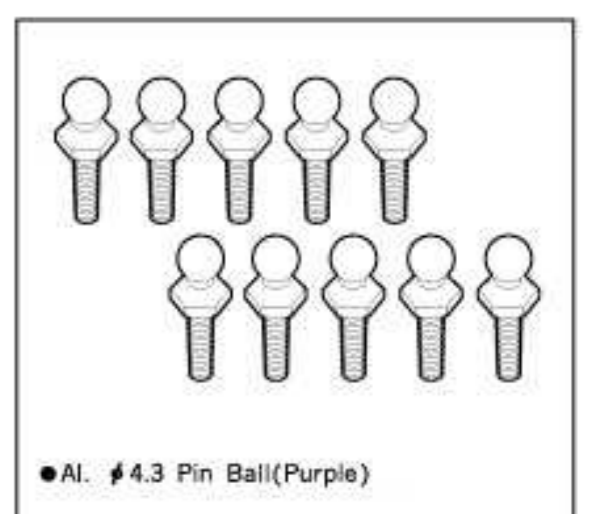

GRT-T12 Al. # 4.3 Pin Ball(Purple)

● Al. # 4.3 Pin Ball(Purple)