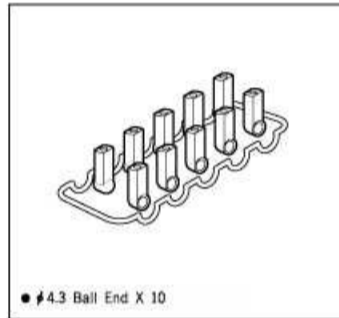

ST-T64 Super Ball End A(φ4.3)

● #4.3 Ball End X 10

ST-T65 Super Ball End B (φ5.8)

● #5.8 Ball End X 14

ST-T82A U. Axle Shaft

● Axle shaft X 2
● #2 X 10Pin X 2

ST-T82C U. Joint Pin Set

● #4.5 X 7.5 Joint Pin X 2
● #2 X 11 X 2
● #3 X 2.5 Set screw X 2