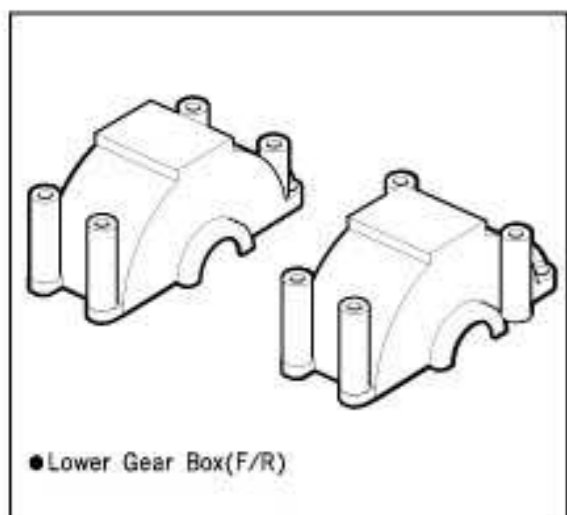

● 50mm Damper Shaft X 2
● #2E-Ring X 4
● #3 X 6 Washer X 2

ST-P01 Lower Gear Box(F/R)

● Lower Gear Box(F/R)

ST-P02 Hub Carrier(5°)

● Hub Carrier(5°)

ST-P03 Lower Arm Mount Set

● Hinge Pin Ball X10
● Lower Arm Mount (F-A) X 2
● Lower Arm Mount (F-B) X 1
● Lower Arm Mount (R-A) X 1
● Lower Arm Mount (R-B) X 1