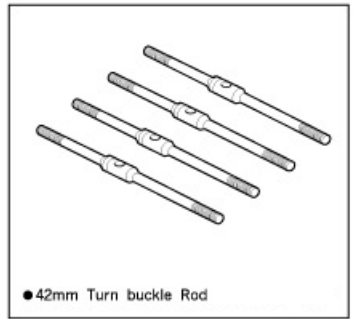

ST-T04 Al Spur Gear Adapter

● Spur Gear Adapter
● #3x6 B/H Screw

GRS-24 Hinge Pin(26.5mm)

● 26.5mm Hinge Pin
● #2 E-ring

GRS-25 Hinge Pin (33mm)

● 33mm Hinge Pin
● #2 E-ring

WT-25 1050 Ball Bearing

● 1050 Ball Bearing × 2

D0508 Diaphragm(Rubber cap)

● Diaphragm(Rubber cap)

ST-T42 1510 Ball Bearing

● 1510 Ball Bearing × 2

WT-14-B 42mm Turn buckle Rod

● 42mm Turn buckle Rod

WT-14-C 26/34mm Turn buckle Rod

● 26mm Turn buckle Rod
● 34mm Turn buckle Rod