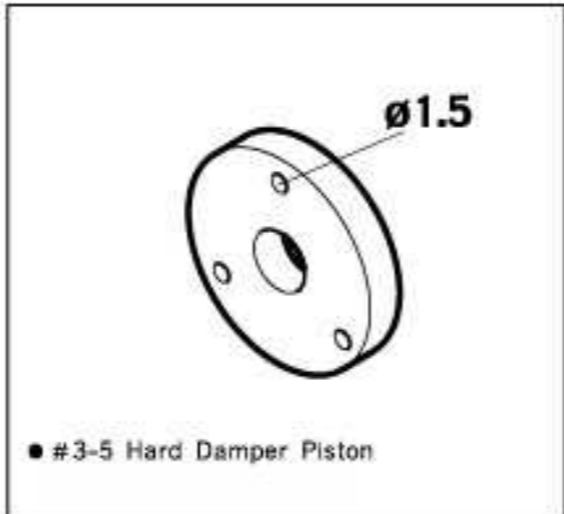

ST-T92 #3-5 Hard Damper Piston

● #4-5 Hard Damper Piston

● #3-5 Hard Damper Piston