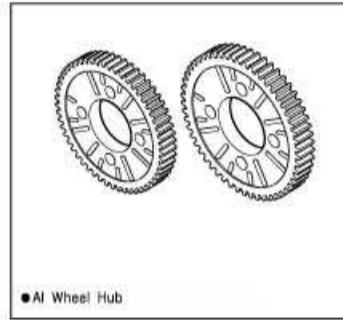

ST-T28 62T, 65T Spur Gear

● 67T, 70T Spur Gear

● AI Wheel Hub