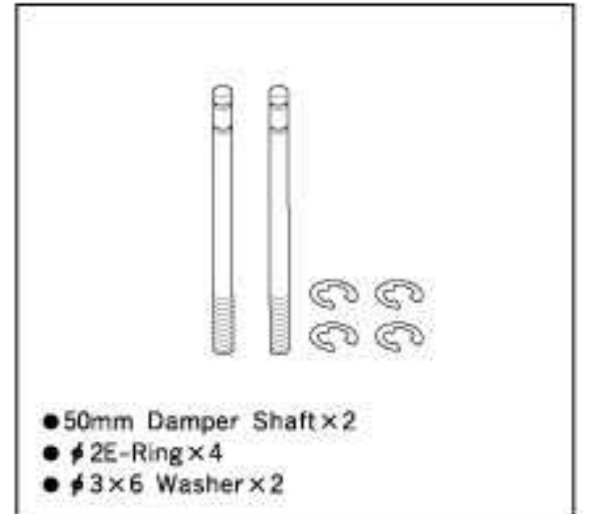

● 50mm Damper Shaft X 2
● #2E-Ring X 4
● #3 X 6 Washer X 2

ST-P01 Lower Gear Box(F/R)

● Lower Gear Box(F/R)

ST-P02 Hub Carrier(5°)

● Hub Carrier(5°)

ST-P03 Lower Arm Mount Set

● Hinge Pin Ball X10
● Lower Arm Mount (F-A) X 2
● Lower Arm Mount (F-B) X 1
● Lower Arm Mount (R-A) X 1
● Lower Arm Mount (R-B) X 1