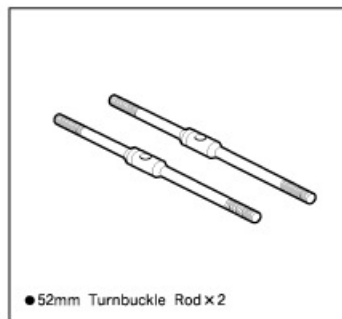

WT-14-A 52mm Turnbuckle Rod

● Ball Diff. Disk Washer

● 52mm Turnbuckle Rod × 2