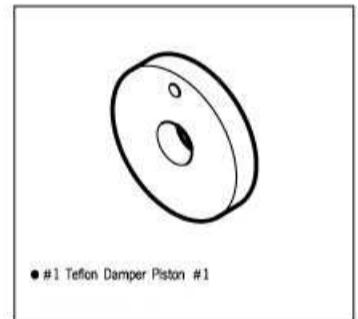

ST-T41 #1 Teflon Damper Piston

● #1 Teflon Damper Piston #1