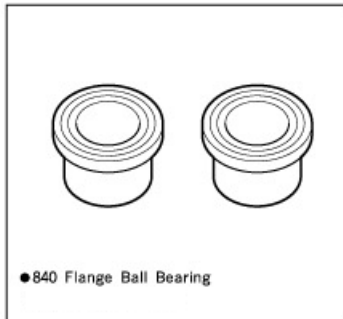

ST-T04 Al Spur Gear Adapter

● Spur Gear Adapter
● #3x6 B/H Screw

GRS-24 Hinge Pin(26.5mm)

● 26.5mm Hinge Pin
● #2 E-ring

GRS-25 Hinge Pin (33mm)

● 33mm Hinge Pin
● #2 E-ring

WT-25 1050 Ball Bearing

● 1050 Ball Bearing × 2

WT-14-A 52mm Turnbuckle Rod

● 52mm Turnbuckle Rod × 2

WT-25 Ball Diff. Disk Washer

● Ball Diff. Disk Washer

WT-26 φ 2.5 Diff. Ball

● φ 2.5 Diff. Ball

TRT-4 840 Flange Ball BEaring

● 840 Flange Ball Bearing