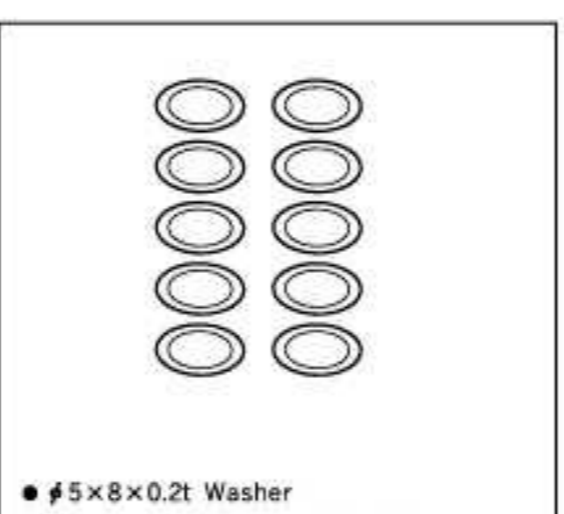

RG-051 # 3 X 6 X 0.3t Washer
와셔

● # 3 X 6 X 0.3t Washer 와셔 X 10

RG-052 # 3 X 8 X 0.15t Washer

● # 3 X 8 X 0.15t Washer

RG-053 # 5 X 11 X 0.2 t Washer

● # 5 X 11 X 0.2t Washer

RG-054 # 5 X 8 X 0.2 t Washer

● # 5 X 8 X 0.2t Washer