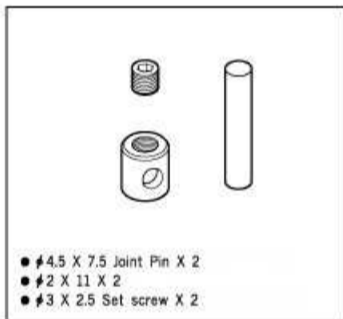

ST-T64 Super Ball End A(φ4.3)

● #4.3 Ball End X 10

ST-T65 Super Ball End B (φ5.8)

● #5.8 Ball End X 14

ST-T82A U. Axle Shaft

● Axle shaft X 2
● #2 X 10Pin X 2

ST-T82C U. Joint Pin Set

● #4.5 X 7.5 Joint Pin X 2
● #2 X 11 X 2
● #3 X 2.5 Set screw X 2