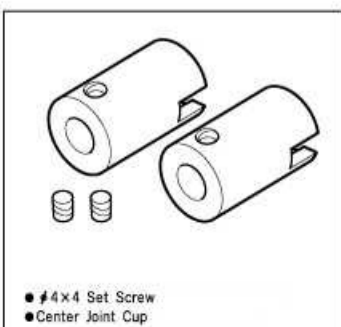

● φ12x42

SB-015 φ12x60 Damper Spring

● φ12x60

SB-016 U. Drive Shaft Set

● Axle Shaft
● Drive Shaft
● #4.5x7.5 Joint Pin
● #2x11 Pin
● #3x2.5 Set Screw

SB-017 SB Sticker

● SB Sticker

ST-02 Gear box (F·R)

● F. Gear box
● R. Gear box

ST-03 F·R Hub

● Knuckle Arm (Front Hub)
● Rear Hub
● Hub Spacer

ST-07 Servo Saver

● Steering Servo Mount x2 스티어링 서보 마운트
● Steering Arm 스티어링 암 x2
● Servo Saver 서보 세이버 x1조
● Servo Horn 서보 호른 x3

ST-19 Center Joint Cup

● #4x4 Set Screw
● Center Joint Cup

ST-22 Axle Shaft

● Axle Shaft
● #2x10 Drive Pin

ST-22 Joing Cup spring

● Joing Cup Spring

ST-39 King Pin

● Drive Shaft