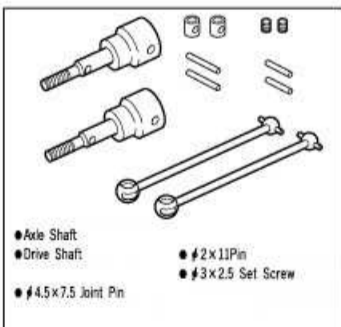

● Drive Shaft 70.5mm

SB-011 Rod Set

● 44mm Rod
● 50mm Rod
● 34mm Rod

SB-012 Pc Body

● PC Body

SB-013 FRP Chassis

● FRP Chassis

SB-014 φ12x42 Damper Spring

● φ12x42

SB-015 φ12x60 Damper Spring

● φ12x60

SB-016 U. Drive Shaft Set

● Axle Shaft
● Drive Shaft
● #4.5x7.5 Joint Pin
● #2x11 Pin
● #3x2.5 Set Screw

SB-017 SB Sticker

● SB Sticker

ST-02 Gear box (F·R)