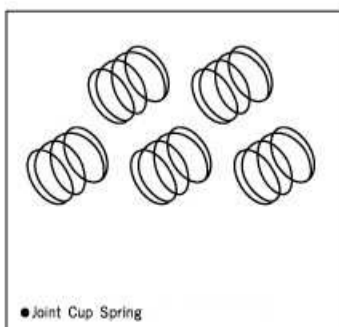

ST-19 Center Joint Cup

● #4x4 Set Screw
● Center Joint Cup

ST-22 Axle Shaft

● Axle Shaft
● #2x10 Drive Pin

ST-22 Joing Cup spring

● Joing Cup Spring

ST-39 King Pin

● Drive Shaft

ST-T04 Al Spur Gear Adapter

● Spur Gear Adapter
● #3x6 B/H Screw

GRS-24 Hinge Pin(26.5mm)

● 26.5mm Hinge Pin
● #2 E-ring

GRS-25 Hinge Pin (33mm)

● 33mm Hinge Pin
● #2 E-ring

WT-25 1050 Ball Bearing

● 1050 Ball Bearing × 2