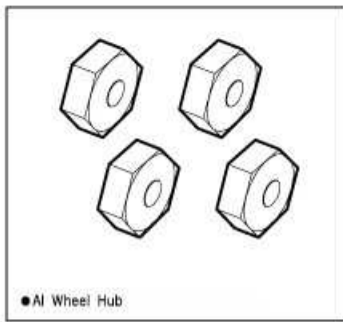

RG-021 # 10 X 13 X 0.2 t Washer

● # 10 X 13 X 0.2t Washer

GRT-T12 Al. # 4.3 Pin Ball(Purple)

● Al. # 4.3 Pin Ball(Purple)

ST-T05 AI Wheel Hub

● AI Wheel Hub

ST-T20 AI Motor Mount[Ⓐ]

● Motor Mount[Ⓐ]