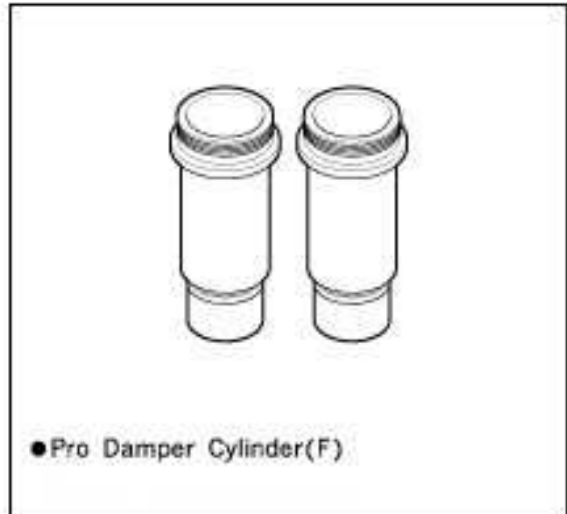

ST-T92 #3-5 Hard Damper Piston

● #3-5 Hard Damper Piston

ST-T93 #4-5 Hard Damper Piston

● #4-5 Hard Damper Piston

RG-T013 Pro Damper Cylinder(M) (SB-Rear) (RT4-Front)

● Pro Damper Cylinder

SB-018 Pro Damper Cylinder(S) (SB-Front)