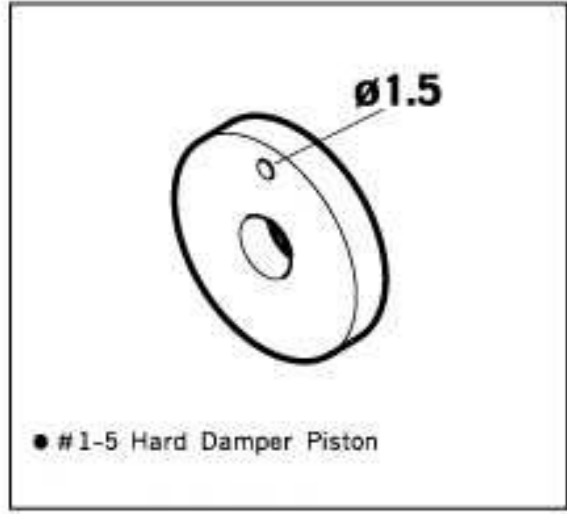

● #2-5 Hard Damper Piston

ST-T90 #1-5 Hard Damper Piston

● #1-5 Hard Damper Piston