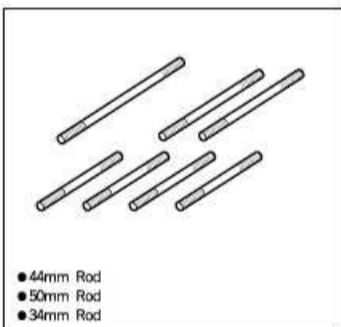

● Drive Shaft 70.5mm

SB-011 Rod Set

● 44mm Rod
● 50mm Rod
● 34mm Rod

SB-012 Pc Body

● PC Body

SB-013 FRP Chassis

● FRP Chassis

SB-014 φ12x42 Damper Spring