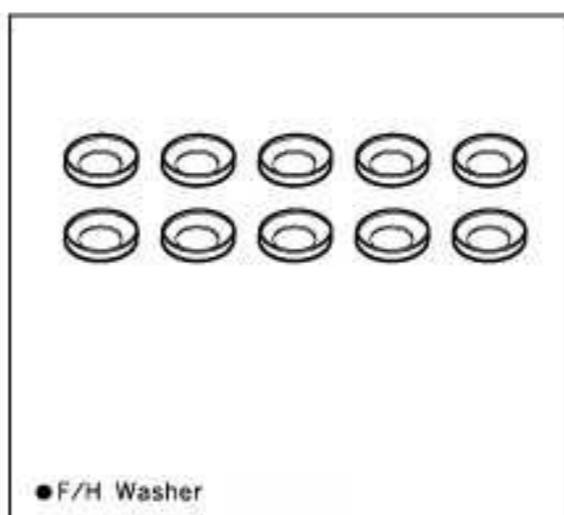

● Battery Strap Post X 1
● Upper Deck Post(A) X 2
● Upper Deck Post(B) X 2
● Upper Deck Post(C) X 1

ST-P13 F/H Washer

● Adjustable Steering Post X 1
어드저스터블 스티어링 포스트 X 1
● Steering Post X 1 스티어링 포스트 X 1
● Spring Adjuster X 1 스프링 어드저스터 X 1
● Saver Spring X 1 세이버 스프링 X 1

● F/H Washer