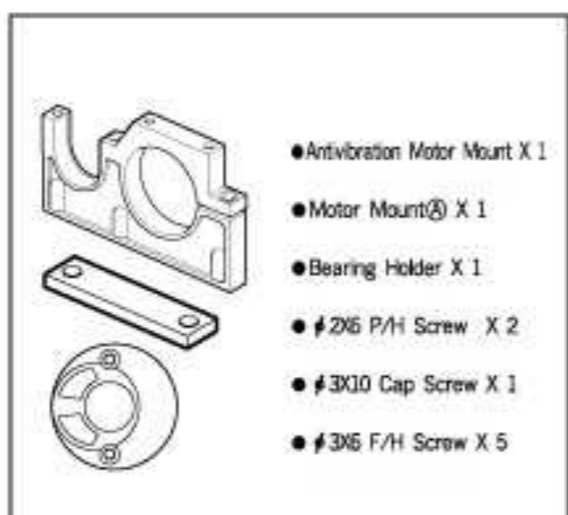

● 50mm Damper Shaft X 2
● #2E-Ring X 4
● #3 X 6 Washer X 2

ST-P01 Lower Gear Box(F/R)

● Lower Gear Box(F/R)

ST-P02 Hub Carrier(5°)

● Hub Carrier(5°)

ST-P03 Lower Arm Mount Set

● Hinge Pin Ball X10
● Lower Arm Mount (F-A) X 2
● Lower Arm Mount (F-B) X 1
● Lower Arm Mount (R-A) X 1
● Lower Arm Mount (R-B) X 1

ST-P06 Carbon Center Drive Shaft

● Carbon Center Drive Shaft X 1

ST-P07 AL Center Drive Shaft

● AL Center Drive Shaft X 1

ST-P08 Antivibration Motor Mount (Machine Cut)

● Bearing Holder X 1
● Antivibration Mount X 1
● 3X10 Cap Screw X 1
● 2X6P/H Screw X 2
● 3X6F/h Screw X 3

ST-P09 Antivibration Motor Mount

● Antivibration Motor Mount X 1
● Motor Mount X 1
● Bearing Holder X 1
● #2X6 P/H Screw X 2
● #3X10 Cap Screw X 1
● #3X6 F/H Screw X 5

ST-P10 AL Post Set

● Battery Strap Post X 1
● Upper Deck Post(A) X 2
● Upper Deck Post(B) X 2
● Upper Deck Post(C) X 1