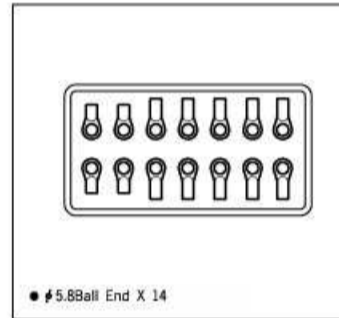

ST-T64 Super Ball End A(φ4.3)

● #4.3 Ball End X 10

ST-T65 Super Ball End B (φ5.8)

● #5.8 Ball End X 14

ST-T82A U. Axle Shaft

● Axle shaft X 2
● #2 X 10Pin X 2

ST-T82C U. Joint Pin Set

● #4.5 X 7.5 Joint Pin X 2
● #2 X 11 X 2
● #3 X 2.5 Set screw X 2