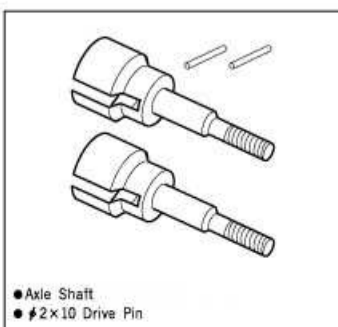

● φ12x42

SB-015 φ12x60 Damper Spring

● φ12x60

SB-016 U. Drive Shaft Set

● Axle Shaft
● Drive Shaft
● #4.5x7.5 Joint Pin
● #2x11 Pin
● #3x2.5 Set Screw

SB-017 SB Sticker

● SB Sticker

ST-02 Gear box (F·R)

● F. Gear box
● R. Gear box

ST-03 F·R Hub

● Knuckle Arm (Front Hub)
● Rear Hub
● Hub Spacer

ST-07 Servo Saver

● Steering Servo Mount x2 스티어링 서보 마운트
● Steering Arm 스티어링 암 x2
● Servo Saver 서보 세이버 x1조
● Servo Horn 서보 호른 x3

ST-19 Center Joint Cup

● #4x4 Set Screw
● Center Joint Cup

ST-22 Axle Shaft

● Axle Shaft
● #2x10 Drive Pin

ST-22 Joing Cup spring

● Joing Cup Spring

ST-39 King Pin

● Drive Shaft

ST-T04 Al Spur Gear Adapter

● Spur Gear Adapter
● #3x6 B/H Screw

GRS-24 Hinge Pin(26.5mm)

● 26.5mm Hinge Pin
● #2 E-ring

GRS-25 Hinge Pin (33mm)

● 33mm Hinge Pin
● #2 E-ring

WT-25 1050 Ball Bearing

● 1050 Ball Bearing × 2