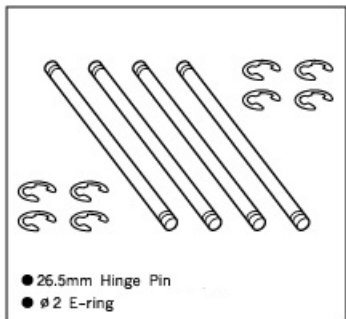

ST-19 Center Joint Cup

● #4x4 Set Screw
● Center Joint Cup

ST-22 Axle Shaft

● Axle Shaft
● #2x10 Drive Pin

ST-22 Joing Cup spring

● Joing Cup Spring

ST-39 King Pin

● Drive Shaft

ST-T04 Al Spur Gear Adapter

● Spur Gear Adapter
● #3x6 B/H Screw

GRS-24 Hinge Pin(26.5mm)

● 26.5mm Hinge Pin
● #2 E-ring

GRS-25 Hinge Pin (33mm)

● 33mm Hinge Pin
● #2 E-ring

WT-25 1050 Ball Bearing

● 1050 Ball Bearing × 2