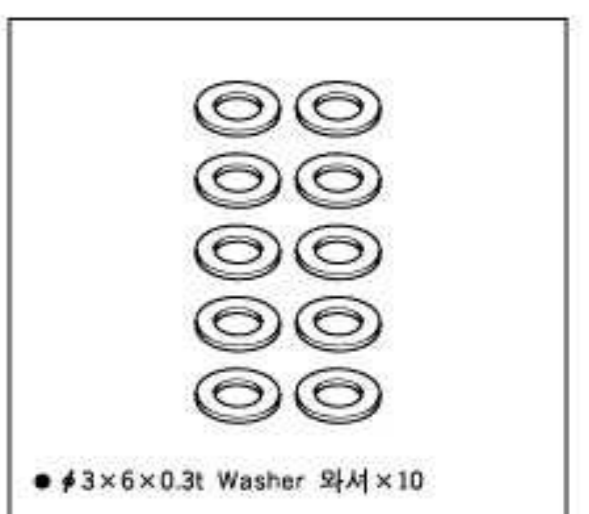

RG-051 # 3 X 6 X 0.3t Washer
와셔

● # 3 X 6 X 0.3t Washer 와셔 X 10