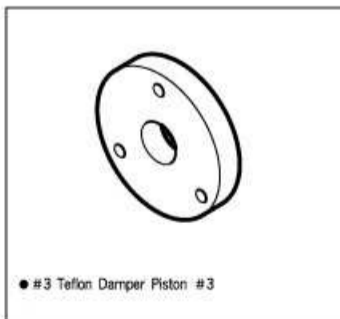

ST-T43 #3 Teflon Damper Piston

● #4 Teflon Damper Piston

● #3 Teflon Damper Piston #3