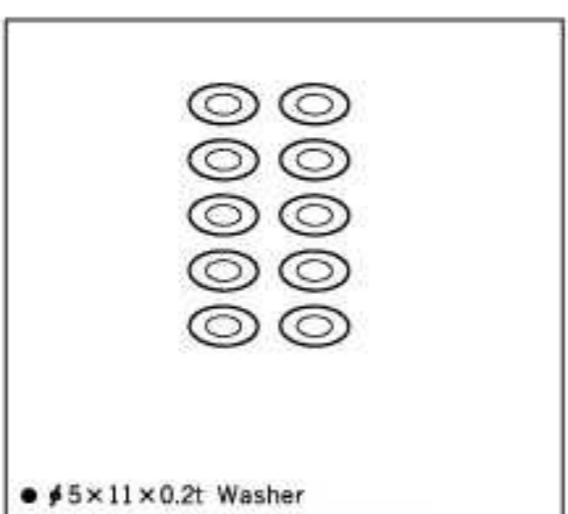

RG-051 # 3 X 6 X 0.3t Washer
와셔

● # 3 X 6 X 0.3t Washer 와셔 X 10

RG-052 # 3 X 8 X 0.15t Washer

● # 3 X 8 X 0.15t Washer

RG-053 # 5 X 11 X 0.2 t Washer

● # 5 X 11 X 0.2t Washer

RG-054 # 5 X 8 X 0.2 t Washer

● # 5 X 8 X 0.2t Washer