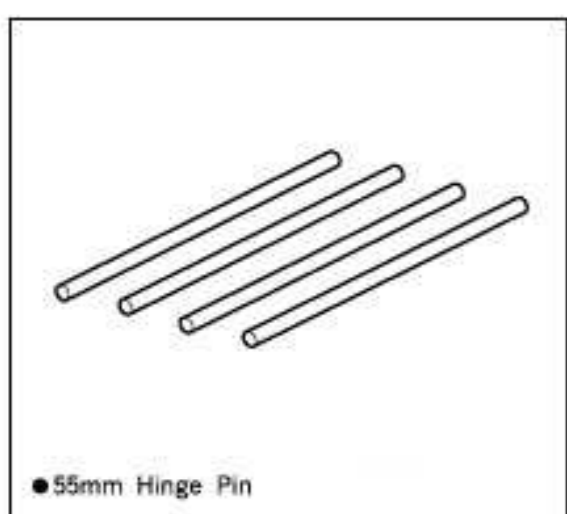

ST-P15 55mm Hinge pin

● 55mm Hinge Pin

ST-P17 Carbon Upper Deck

● Carbon Upper Deck

ST-P18 Carbon Battery Strap

● Carbon Battery Strap

ST-P20 FRP Upper Deck Set

● FRP Front Upper Plate X 1
● FRP Upper Deck X 1
● FRP Battery Strap X 1
● Front Upper Plate Spacer X 2