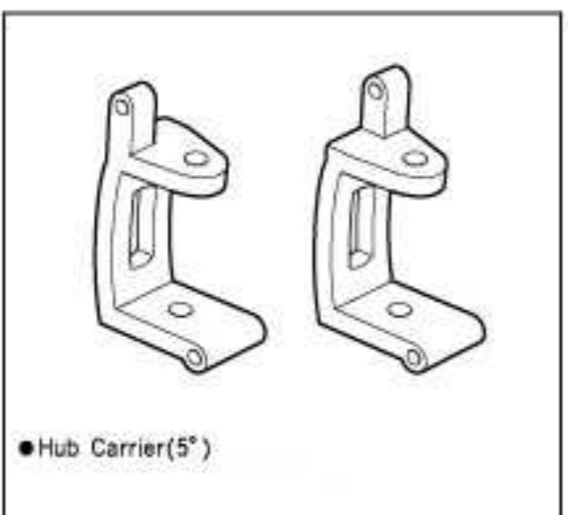

● 50mm Damper Shaft X 2
● #2E-Ring X 4
● #3 X 6 Washer X 2

ST-P01 Lower Gear Box(F/R)

● Lower Gear Box(F/R)

ST-P02 Hub Carrier(5°)

● Hub Carrier(5°)

ST-P03 Lower Arm Mount Set

● Hinge Pin Ball X10
● Lower Arm Mount (F-A) X 2
● Lower Arm Mount (F-B) X 1
● Lower Arm Mount (R-A) X 1
● Lower Arm Mount (R-B) X 1