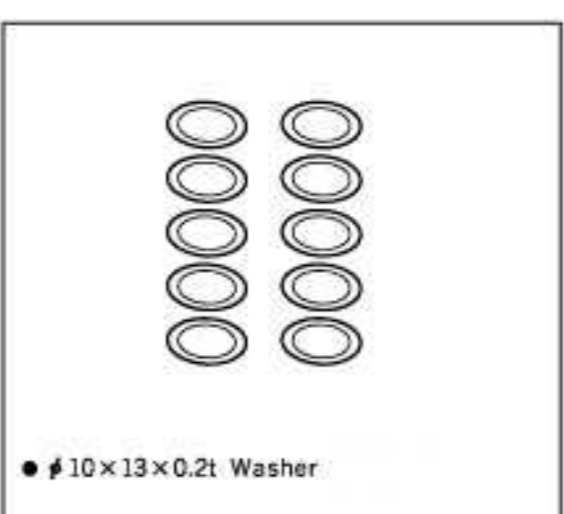

RG-021 # 10 X 13 X 0.2 t Washer

● Al. # 4.3 Pin Ball(Purple)

● # 10 X 13 X 0.2t Washer