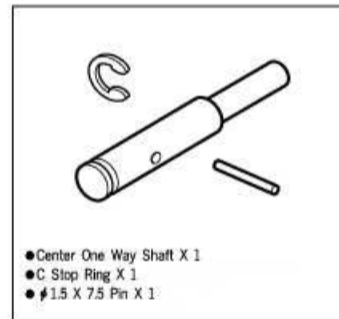

RG-T009 SB Drivershaft
U - Center Shaft (R)

● Universal Center Shaft(R)

ST-T10 Center One Way Joint Cup

● Center One Way Joint Cup

ST-T55 Center One Way Shaft (2.75:1)

● Center One Way Shaft X 1
● C Stop Ring X 1
● #1.5 X 7.5 Pin X 1