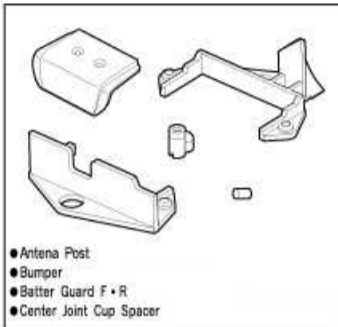

SB SPORT

1/10 SCALE EP 4WD OFF-ROAD BUGGY

ACADEMY

HOBBY MODEL KITS

Spare & Tuning Parts Diagram

SB-001 Hub Carrier 7°

● Hub Carrier 7° (L,R)

SB-002 Bumper/Battery Guard

● Antena Post
● Bumper
● Batter Guard F·R
● Center Joint Cup Spacer

SB-003 Wing Mount Set

● Wing Mount Set

SB-004 Damper Stay

● Damper Stay F·R

SB-005 Front Arm

● Front Arm

SB-006 Rear Arm