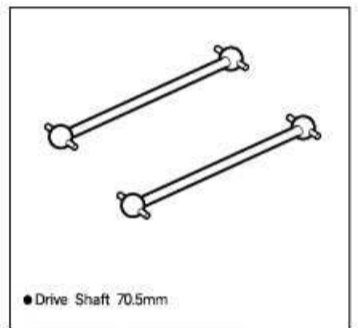

● Drive Shaft 70.5mm

SB-011 Rod Set

● 44mm Rod
● 50mm Rod
● 34mm Rod

SB-012 Pc Body

● PC Body

SB-013 FRP Chassis

● FRP Chassis

SB-014 φ12x42 Damper Spring