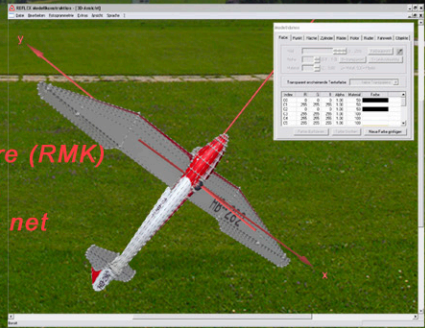

REFLEX[®] XTR

Competition Pilots Worldwide Agree...
 Patented... Performance Leading...
 Pure Flight Simulator -
THAT JUST CAN'T BE COPIED!

Only Reflex XTR offers professional level flight simulation, intuitive model and scenery construction in one complete product.
 For years, the PANOlusion Engine[®] has continually redefined the limits in R/C flight simulation.

NEW VERSION 6.04
 with "SLIMSTICK" USB interface
 Actual Reflex XTR screen photos & models shown

- Scenery created from **real photos**
- Indoor gym, AMA field at Muncie, real fields from around the world
- Unmatched level of detail
- 80MB bitmap data per scenery
- Most advanced panoramic picture technology
- Real area profiles like runway, obstacles, security areas...
- Collision detection on pixel level
- Material properties like grass, bushes, concrete, meadows...
- Light definitions like direct light, indirect light, fog...
- Shadow modification in sharpness & density
- Moderate hardware requirements
- unmatched model quality in a real environment
- Highly detailed models (**50 planes, 27 helicopters**)
- Jets, helicopters, fixed wing
- Glider's, indoors, your own models
- superior flight characteristics
- Very realistic starts & landings
- Hover training for helicopters
- Torque trainer for 3D aircraft
- Flight recorder
- Improved Model construction software (RMK)
- Scenery Construction software (RSK)
- Download models & scenery from the net